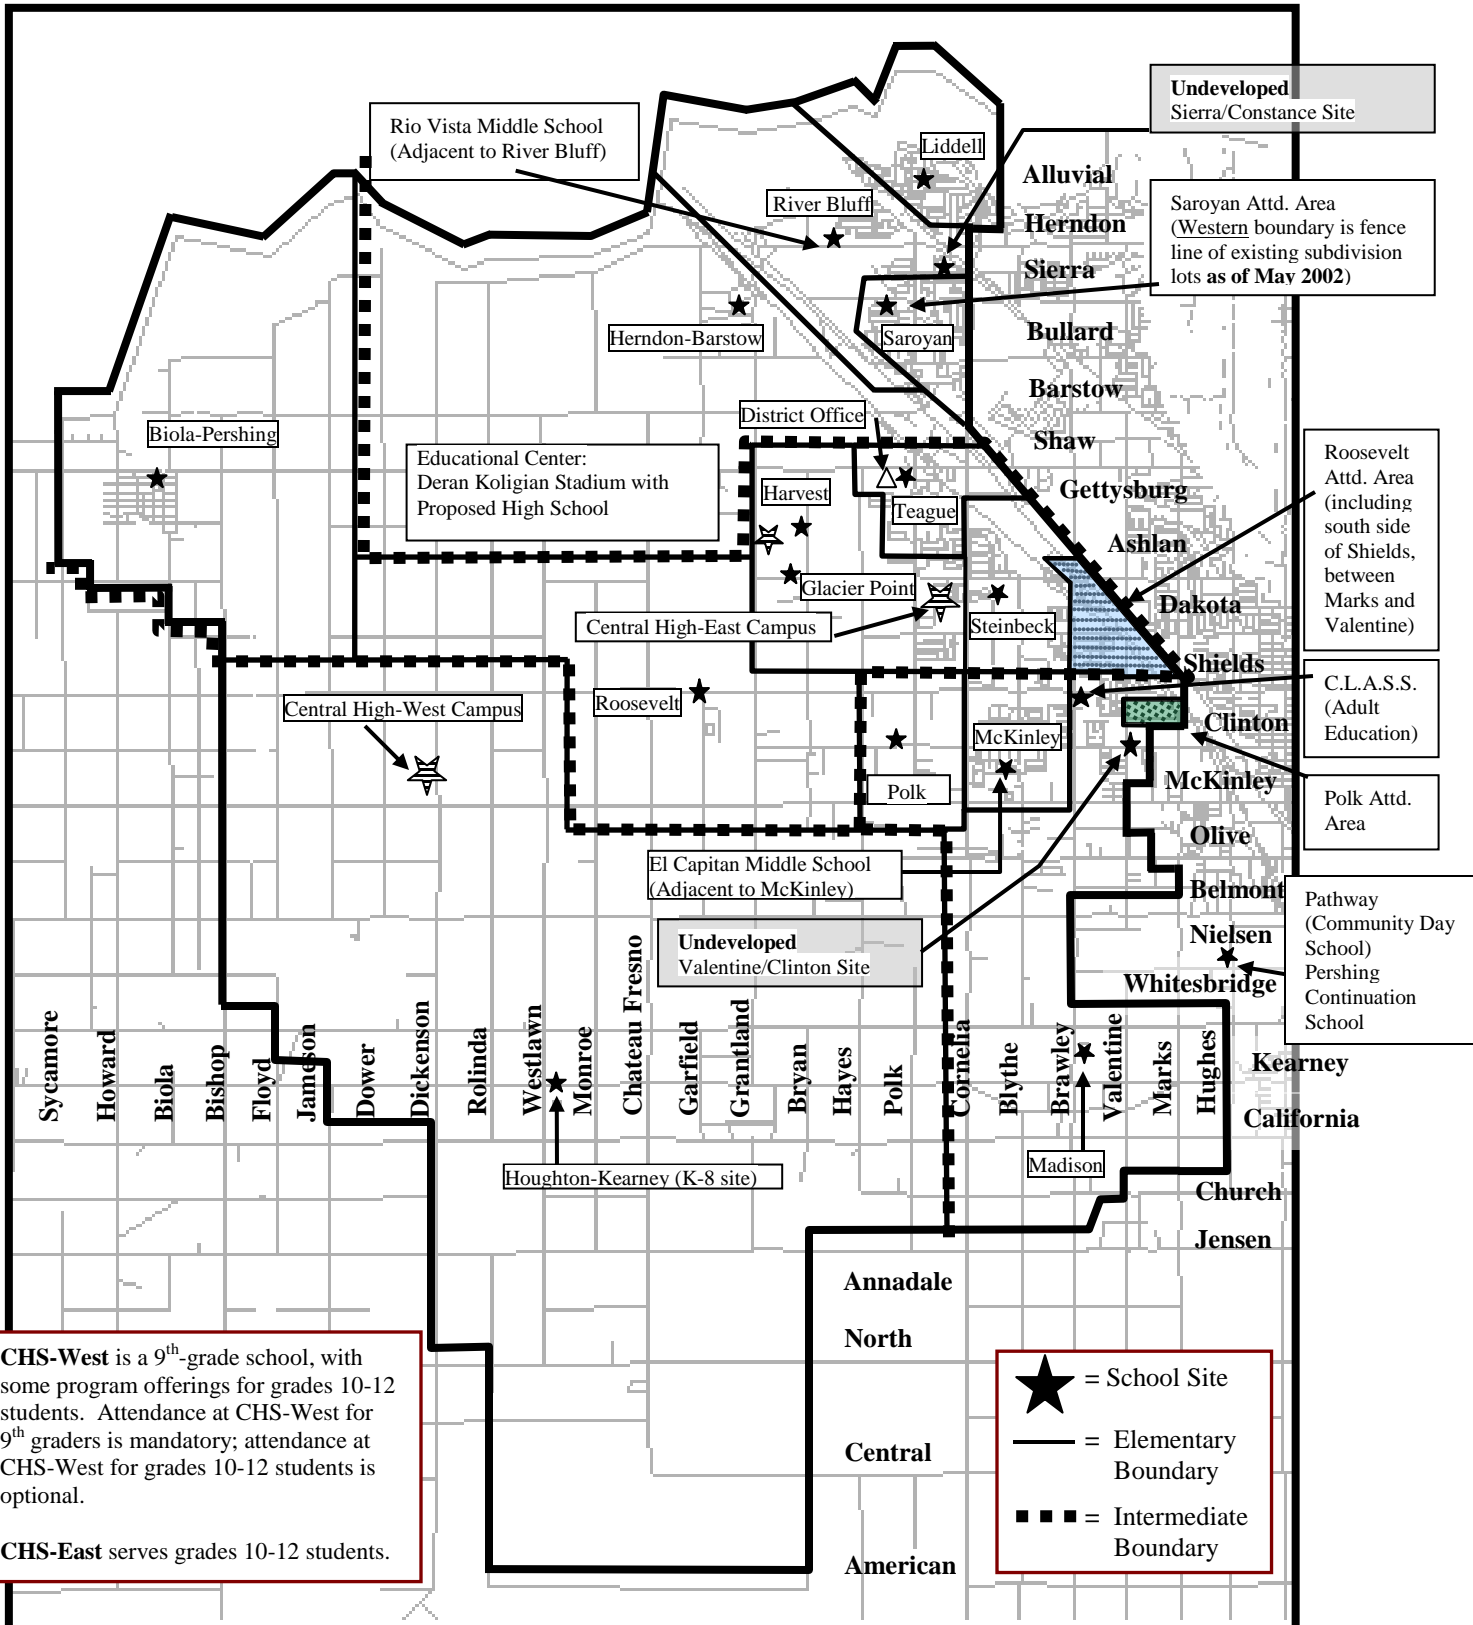

CENTRAL UNIFIED SCHOOL DISTRICT

ATTENDANCE AREA MAP

Effective 2011-2012 School Year

Please note that this map is subject to change

CHS-West is a 9th-grade school, with some program offerings for grades 10-12 students. Attendance at CHS-West for 9th graders is mandatory; attendance at CHS-West for grades 10-12 students is optional.

CHS-East serves grades 10-12 students.